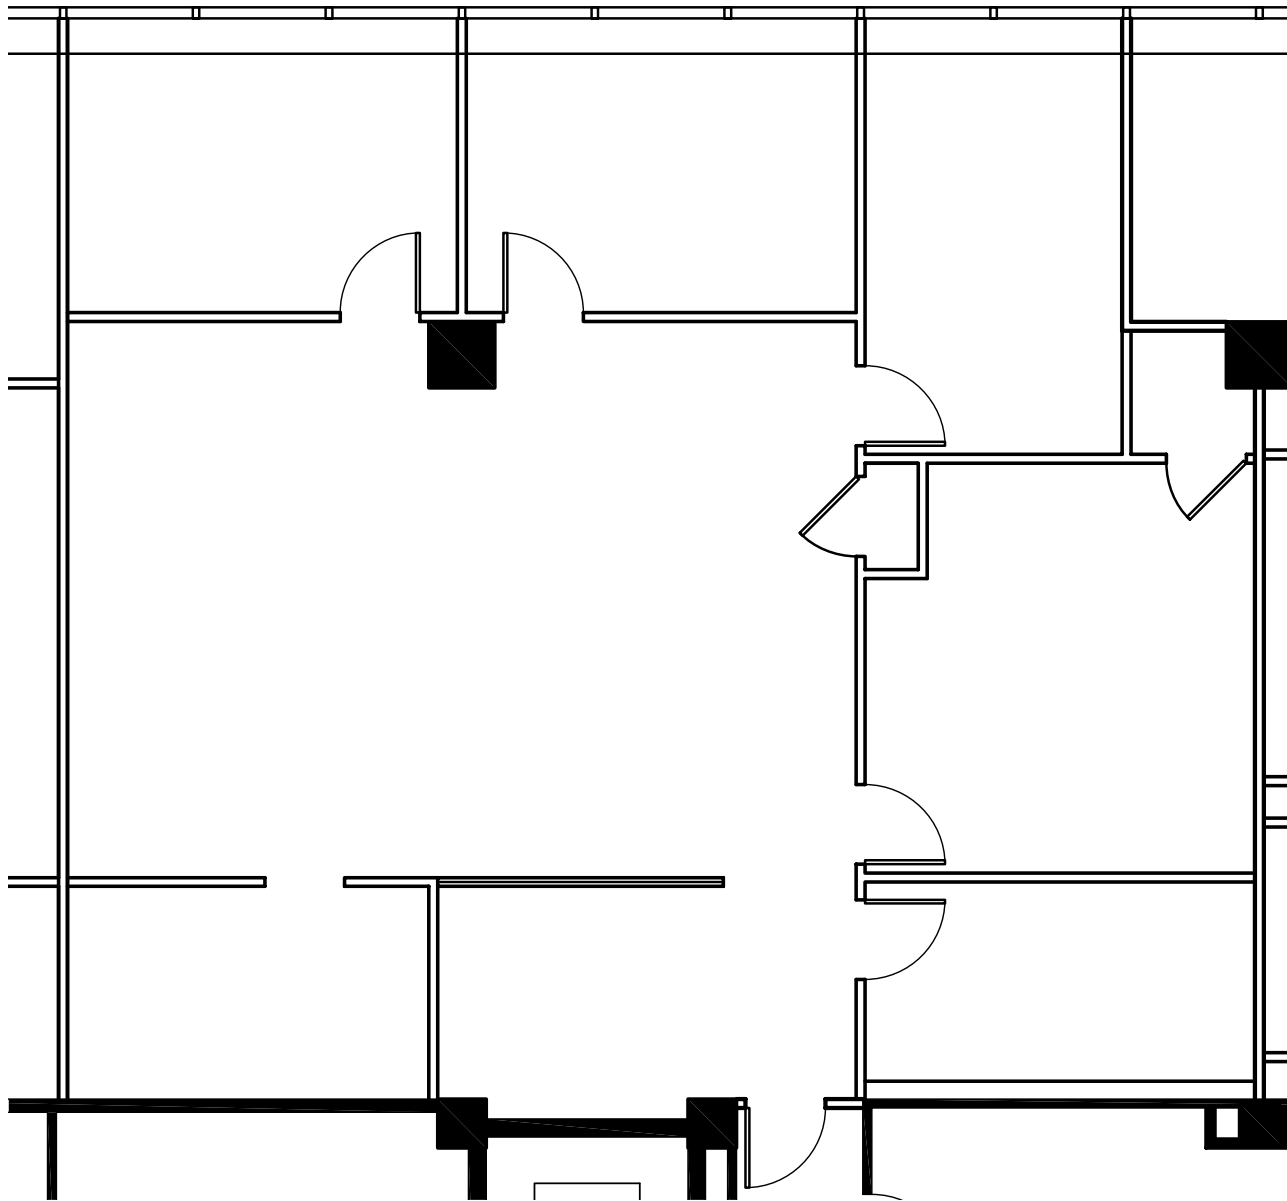

707 Summer Street ◦ Fourth Floor: 2,222 rsf

FOR LEASING INFORMATION

Jones Lang LaSalle
100 First Stamford Place, Suite 201, Stamford, CT 06902

George R. Walker, Senior Vice President
203 705-2264 fax 203 821-6704 george.walker@am.jll.com

WWW.707SUMMERSTREET.COM/AVAILABLE.HTML

707 Summer Street ◦ Fourth Floor: 2,222 rsf

FOR LEASING INFORMATION

Jones Lang LaSalle
100 First Stamford Place, Suite 201, Stamford, CT 06902

George R. Walker, Senior Vice President
203 705-2264 fax 203 821-6704 george.walker@am.jll.com