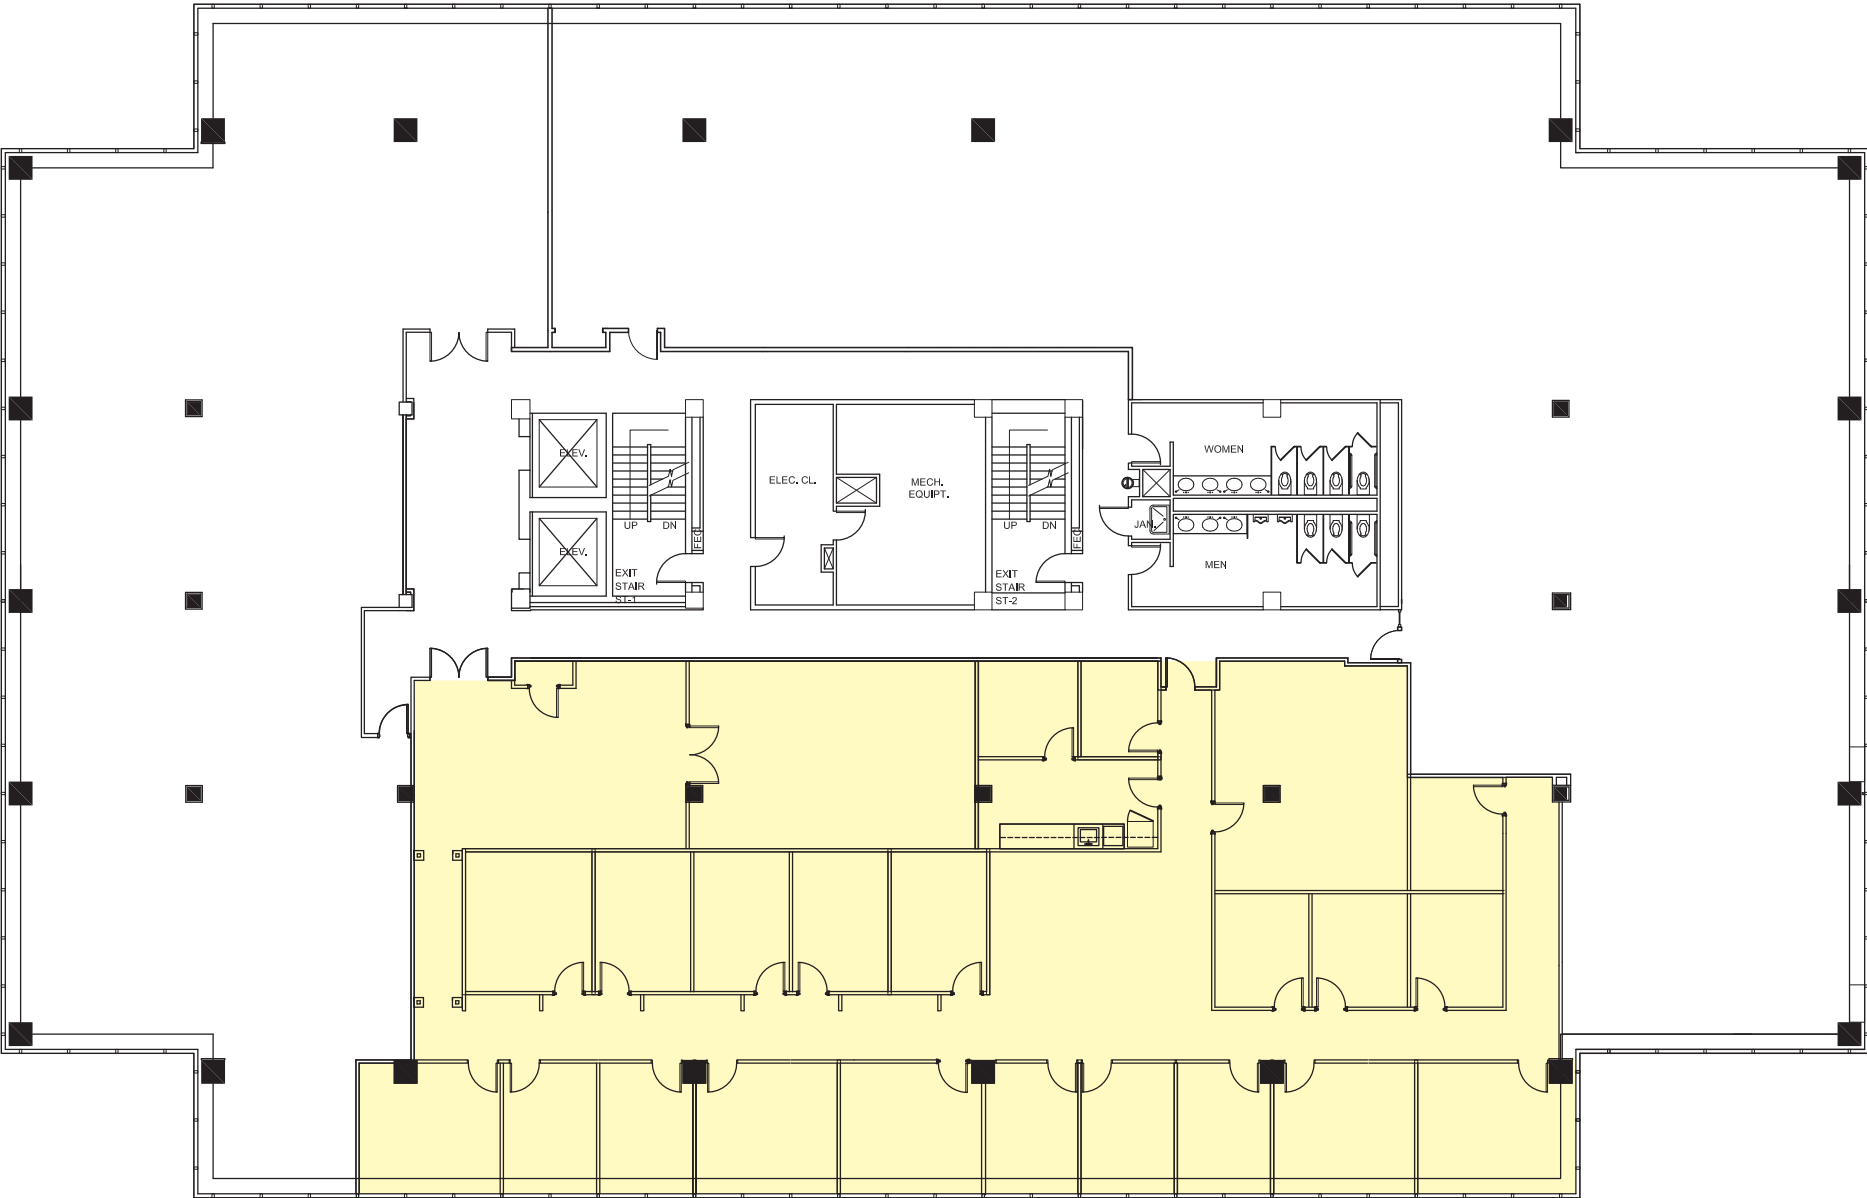

FIFTH FLOOR: 8,485 RSF AVAILABLE

For leasing information:
Betsy Buckley, Senior Vice President
203 705-2227 | c. 203 913-7404 | betsy.buckley@am.jll.com

George R. Walker, SIOR, Senior Vice President
203 705-2264 | george.walker@am.jll.com

707 Summer Street • Stamford, CT • 203 359-8500

owned & managed