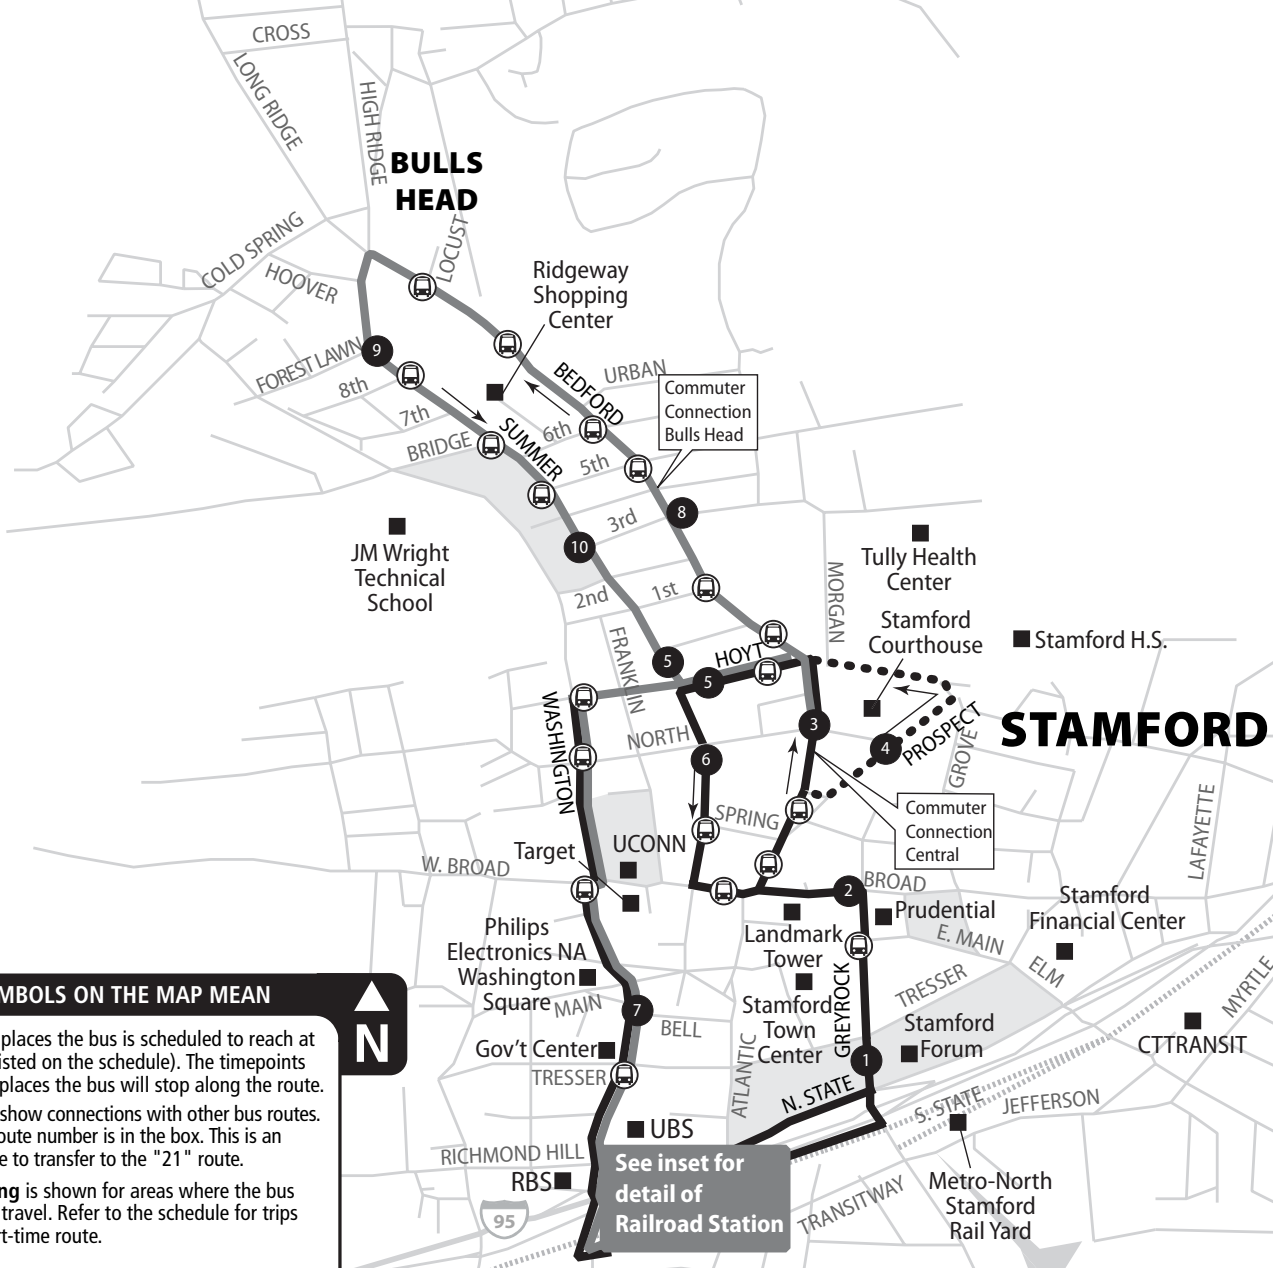

# COMMUTER CONNECTION

Bus Schedule Effective April 11, 2010

Central   
 Bulls Head

- WHAT THE SYMBOLS ON THE MAP MEAN**
- 1** **Timepoints** are places the bus is scheduled to reach at a specific time (listed on the schedule). The timepoints are not the only places the bus will stop along the route.
  - 21** **Transfer Points** show connections with other bus routes. The connecting route number is in the box. This is an example of where to transfer to the "21" route.
  - ....** **Part-time routing** is shown for areas where the bus does not always travel. Refer to the schedule for trips that take the part-time route.
  - Bus stop.**

See inset for detail of Railroad Station