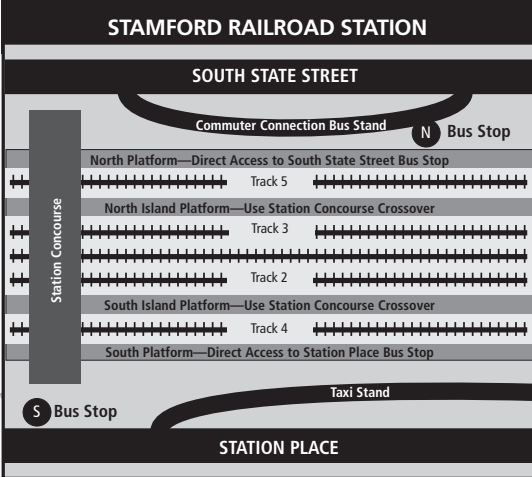

# COMMUTER CONNECTION

Bus Schedule Effective April 11, 2010

Central   
 Bulls Head

- WHAT THE SYMBOLS ON THE MAP MEAN**
- 1** **Timepoints** are places the bus is scheduled to reach at a specific time (listed on the schedule). The timepoints are not the only places the bus will stop along the route.
  - 21** **Transfer Points** show connections with other bus routes. The connecting route number is in the box. This is an example of where to transfer to the "21" route.
  - ....** **Part-time routing** is shown for areas where the bus does not always travel. Refer to the schedule for trips that take the part-time route.
  - Bus stop.**

See inset for detail of Railroad Station